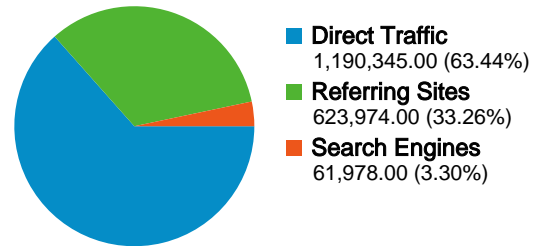

Site Usage

1,876,297 Visits

86.34% Bounce Rate

2,382,636 Pageviews

00:00:44 Avg. Time on Site

1.27 Pages/Visit

86.60% % New Visits

Visitors Overview

1,625,707 people visited this site

- 1,876,297 Visits
- 1,625,707 Absolute Unique Visitors
- 2,382,636 Pageviews
- 1.27 Average Pageviews
- 00:00:44 Time on Site
- 86.34% Bounce Rate
- 86.60% New Visits

All traffic sources sent a total of 1,876,297 visits

- 63.44% Direct Traffic
- 33.26% Referring Sites
- 3.30% Search Engines

Top Traffic Sources

Sources	Visits	% visits	Keywords	Visits	% visits
(direct) ((none))	1,190,345	69.47%	sock and awe	38,283	61.77%
google (organic)	59,232	3.46%	sockandawe	5,909	9.53%
facebook.com (referral)	36,548	2.13%	www.sockandawe.com	5,757	9.29%
news.com.au (referral)	13,445	0.78%	sockandawe.com	1,500	2.42%
google.com (referral)	7,914	0.46%	"sock and awe"	1,098	1.77%

1,876,297 visits came from 220 countries/territories

Site Usage

Visits	Pages/Visit	Avg. Time on Site	% New Visits	Bounce Rate	
1,876,297 % of Site Total: 100.00%	1.27 Site Avg: 1.27 (0.00%)	00:00:44 Site Avg: 00:00:44 (0.00%)	86.60% Site Avg: 86.60% (-0.01%)	86.34% Site Avg: 86.34% (0.00%)	
Country/Territory	Visits	Pages/Visit	Avg. Time on Site	% New Visits	Bounce Rate
United States	270,300	1.22	00:00:35	89.53%	87.68%
France	145,833	1.24	00:00:38	89.17%	87.09%
Australia	119,082	1.19	00:00:26	88.26%	91.04%
Saudi Arabia	115,349	1.40	00:01:01	81.80%	82.83%
United Arab Emirates	95,785	1.26	00:00:38	78.78%	87.02%
Turkey	76,165	1.25	00:00:33	86.98%	88.21%
Germany	72,500	1.26	00:00:45	89.37%	85.83%
United Kingdom	71,920	1.28	00:00:43	87.96%	87.62%
Egypt	64,531	1.37	00:01:13	78.75%	81.37%
Canada	59,206	1.27	00:00:38	88.46%	86.43%