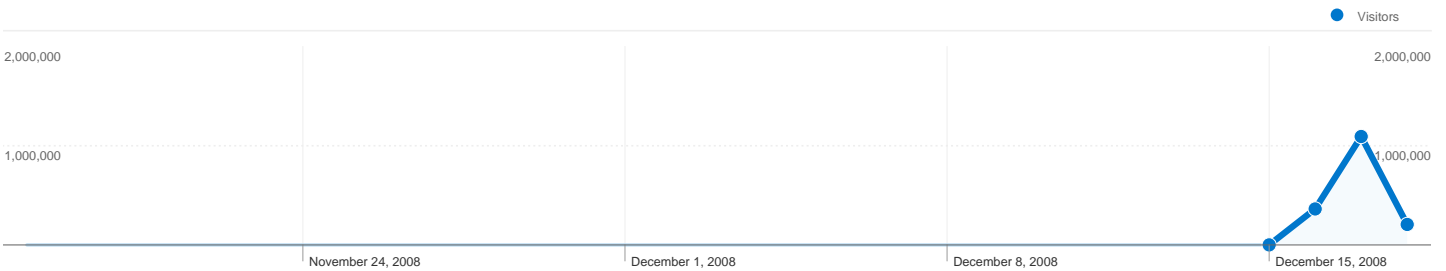

Site Usage

1,876,297 Visits

86.34% Bounce Rate

2,382,636 Pageviews

00:00:44 Avg. Time on Site

1.27 Pages/Visit

86.60% % New Visits

Visitors Overview

Visitors
1,625,707

Map Overlay world

Traffic Sources Overview

- **Direct Traffic**
1,190,345.00 (63.44%)
- **Referring Sites**
623,974.00 (33.26%)
- **Search Engines**
61,978.00 (3.30%)

Content Overview

Pages	Pageviews	% Pageviews
/	2,335,892	98.04%
/email	37,941	1.59%
/gamesbush/	2,967	0.12%
/game/	1,255	0.05%
/bush/	1,207	0.05%

1,625,707 people visited this site

- 1,876,297 Visits
- 1,625,707 Absolute Unique Visitors
- 2,382,636 Pageviews
- 1.27 Average Pageviews
- 00:00:44 Time on Site
- 86.34% Bounce Rate
- 86.60% New Visits