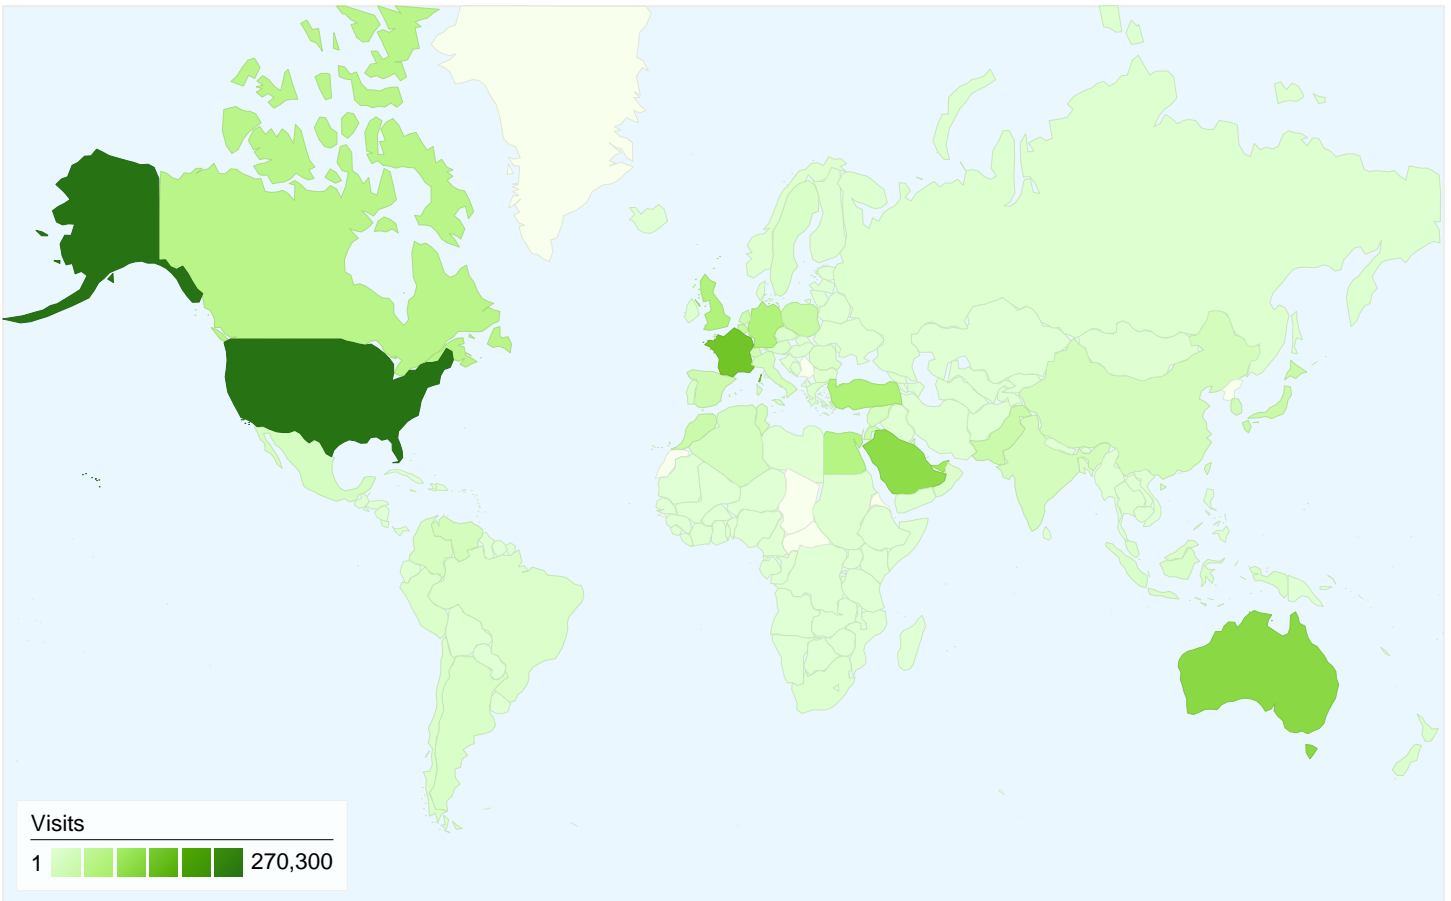

Visitors
1,625,707

Map Overlay world

Traffic Sources Overview

- **Direct Traffic**
1,190,345.00 (63.44%)
- **Referring Sites**
623,974.00 (33.26%)
- **Search Engines**
61,978.00 (3.30%)

Content Overview

Pages	Pageviews	% Pageviews
/	2,335,892	98.04%
/email	37,941	1.59%
/gamesbush/	2,967	0.12%
/game/	1,255	0.05%
/bush/	1,207	0.05%

1,625,707 people visited this site

- 1,876,297 Visits
- 1,625,707 Absolute Unique Visitors
- 2,382,636 Pageviews
- 1.27 Average Pageviews
- 00:00:44 Time on Site
- 86.34% Bounce Rate
- 86.60% New Visits

All traffic sources sent a total of 1,876,297 visits

- 63.44% Direct Traffic
- 33.26% Referring Sites
- 3.30% Search Engines

Top Traffic Sources

Sources	Visits	% visits	Keywords	Visits	% visits
(direct) ((none))	1,190,345	69.47%	sock and awe	38,283	61.77%
google (organic)	59,232	3.46%	sockandawe	5,909	9.53%
facebook.com (referral)	36,548	2.13%	www.sockandawe.com	5,757	9.29%
news.com.au (referral)	13,445	0.78%	sockandawe.com	1,500	2.42%
google.com (referral)	7,914	0.46%	"sock and awe"	1,098	1.77%

1,876,297 visits came from 220 countries/territories

Site Usage

Visits	Pages/Visit	Avg. Time on Site	% New Visits	Bounce Rate	
1,876,297 % of Site Total: 100.00%	1.27 Site Avg: 1.27 (0.00%)	00:00:44 Site Avg: 00:00:44 (0.00%)	86.60% Site Avg: 86.60% (-0.01%)	86.34% Site Avg: 86.34% (0.00%)	
Country/Territory	Visits	Pages/Visit	Avg. Time on Site	% New Visits	Bounce Rate
United States	270,300	1.22	00:00:35	89.53%	87.68%
France	145,833	1.24	00:00:38	89.17%	87.09%
Australia	119,082	1.19	00:00:26	88.26%	91.04%
Saudi Arabia	115,349	1.40	00:01:01	81.80%	82.83%
United Arab Emirates	95,785	1.26	00:00:38	78.78%	87.02%
Turkey	76,165	1.25	00:00:33	86.98%	88.21%
Germany	72,500	1.26	00:00:45	89.37%	85.83%
United Kingdom	71,920	1.28	00:00:43	87.96%	87.62%
Egypt	64,531	1.37	00:01:13	78.75%	81.37%
Canada	59,206	1.27	00:00:38	88.46%	86.43%