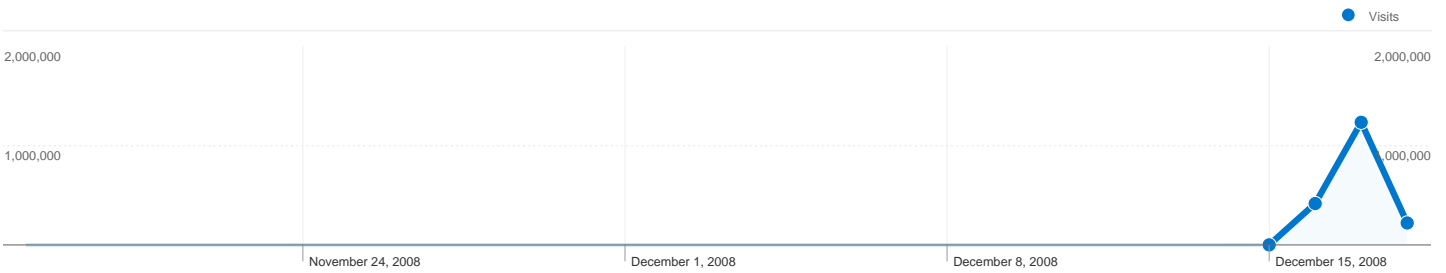

All traffic sources sent a total of 1,876,297 visits

- 63.44% Direct Traffic
- 33.26% Referring Sites
- 3.30% Search Engines