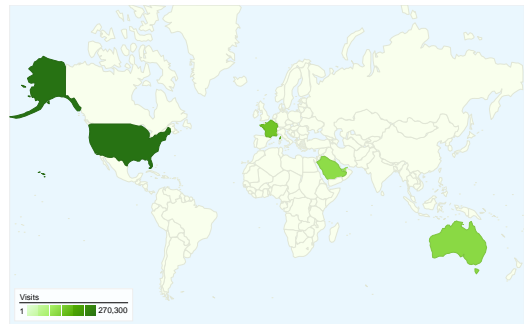

Site Usage

1,876,297 Visits

86.34% Bounce Rate

2,382,636 Pageviews

00:00:44 Avg. Time on Site

1.27 Pages/Visit

86.60% % New Visits

Visitors Overview

Visitors
1,625,707

Map Overlay world

Traffic Sources Overview

- **Direct Traffic**
1,190,345.00 (63.44%)
- **Referring Sites**
623,974.00 (33.26%)
- **Search Engines**
61,978.00 (3.30%)

Content Overview

Pages	Pageviews	% Pageviews
/	2,335,892	98.04%
/email	37,941	1.59%
/gamesbush/	2,967	0.12%
/game/	1,255	0.05%
/bush/	1,207	0.05%

1,625,707 people visited this site

- 1,876,297 Visits
- 1,625,707 Absolute Unique Visitors
- 2,382,636 Pageviews
- 1.27 Average Pageviews
- 00:00:44 Time on Site
- 86.34% Bounce Rate
- 86.60% New Visits

1,876,297 visits came from 220 countries/territories

Site Usage

Visits	Pages/Visit	Avg. Time on Site	% New Visits	Bounce Rate	
1,876,297 % of Site Total: 100.00%	1.27 Site Avg: 1.27 (0.00%)	00:00:44 Site Avg: 00:00:44 (0.00%)	86.60% Site Avg: 86.60% (-0.01%)	86.34% Site Avg: 86.34% (0.00%)	
Country/Territory	Visits	Pages/Visit	Avg. Time on Site	% New Visits	Bounce Rate
United States	270,300	1.22	00:00:35	89.53%	87.68%
France	145,833	1.24	00:00:38	89.17%	87.09%
Australia	119,082	1.19	00:00:26	88.26%	91.04%
Saudi Arabia	115,349	1.40	00:01:01	81.80%	82.83%
United Arab Emirates	95,785	1.26	00:00:38	78.78%	87.02%
Turkey	76,165	1.25	00:00:33	86.98%	88.21%
Germany	72,500	1.26	00:00:45	89.37%	85.83%
United Kingdom	71,920	1.28	00:00:43	87.96%	87.62%
Egypt	64,531	1.37	00:01:13	78.75%	81.37%
Canada	59,206	1.27	00:00:38	88.46%	86.43%