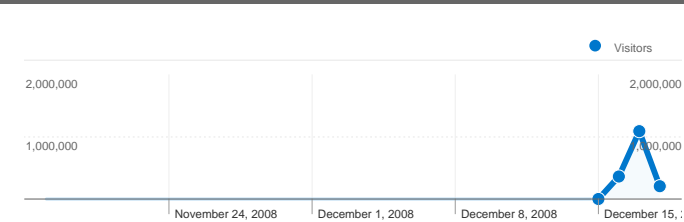

Site Usage

1,876,297 Visits

86.34% Bounce Rate

2,382,636 Pageviews

00:00:44 Avg. Time on Site

1.27 Pages/Visit

86.60% % New Visits

Visitors Overview

1,625,707 people visited this site

- 1,876,297 Visits
- 1,625,707 Absolute Unique Visitors
- 2,382,636 Pageviews
- 1.27 Average Pageviews
- 00:00:44 Time on Site
- 86.34% Bounce Rate
- 86.60% New Visits