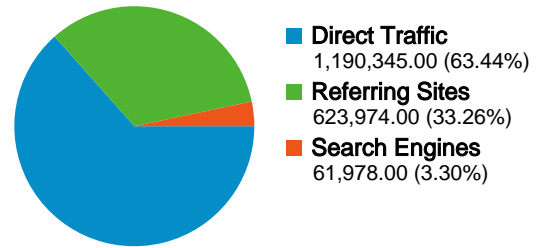

All traffic sources sent a total of 1,876,297 visits

- 63.44% Direct Traffic
- 33.26% Referring Sites
- 3.30% Search Engines

Top Traffic Sources

Sources	Visits	% visits
(direct) ((none))	1,190,345	69.47%
google (organic)	59,232	3.46%
facebook.com (referral)	36,548	2.13%
news.com.au (referral)	13,445	0.78%
google.com (referral)	7,914	0.46%

Keywords	Visits	% visits
sock and awe	38,283	61.77%
sockandawe	5,909	9.53%
www.sockandawe.com	5,757	9.29%
sockandawe.com	1,500	2.42%
"sock and awe"	1,098	1.77%